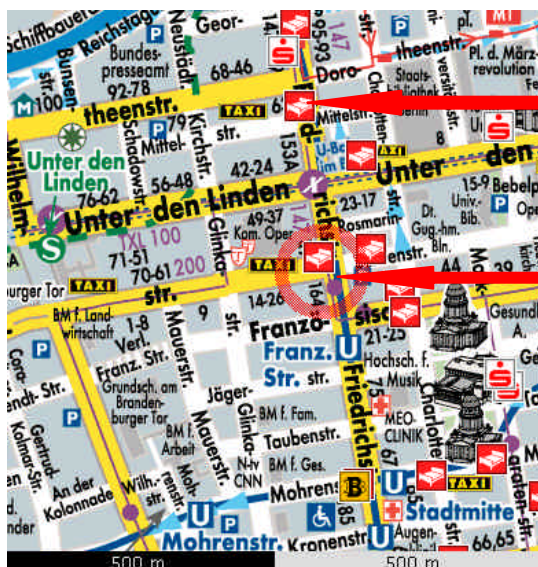

Single room 153,00 € (breakfast is not included)

In the heart of Berlin, where the famous boulevard Unter den Linden meets Friedrichstrasse, a world class hotel awaits you combining luxurious ambience with extraordinary service. The Westin Grand Berlin is situated close to numerous sights such as the Brandenburg Gate, the Reichstag, Potsdamer Platz and the Pergamon Museum. Whether it is to stroll through the exclusive shops of Friedrichstrasse and Kurfürstendamm, or to explore the legendary nightlife of the city, the Westin Grand Berlin is always the ideal location. Our conference venue is 3 minutes away (walking distance).

Single room 129,00 € (breakfast included)

The Park Inn Berlin Alexanderplatz is in the historic heart of the city, next to the legendary Alexanderplatz, just 10 minutes' walking distance from the AquaDom & SEALIFE, close to the business and parliamentary districts, Unter den Linden, the Museum quarter and the Brandenburg Gate. Only a short walk away are numerous sights such as the Nicolai district, "Hackesche Höfe", various theatres as well as the "trendy" bars and clubs of the Prenzlauer Berg district. Our conference venue is 20 minutes away (walking distance).

E-Mail: info@hotel-gendarm-berlin.de

<http://www.hotel-gendarm-berlin.de/eindex.html>

Single room 144,00 € (breakfast included)

The Hotel Gendarm is located at the Gendarmenmarkt, close to the station "Stadtmitte". The hotel is situated on Charlottenstrasse at the corner of Mohrenstrasse, facing the Hilton and next to the "Confiserie Fassbender und Rausch". The Charlottenstrasse runs parallel to the Friedrichstrasse. Checkpoint Charlie, the Komische Opera and the State Opera House are each just 5 minutes away. Our conference venue, as well as the Brandenburg Gate, the Pergamon museum, the museum of German history as well as the Berlin cathedral are approximately 10-15 minutes away (walking distance).