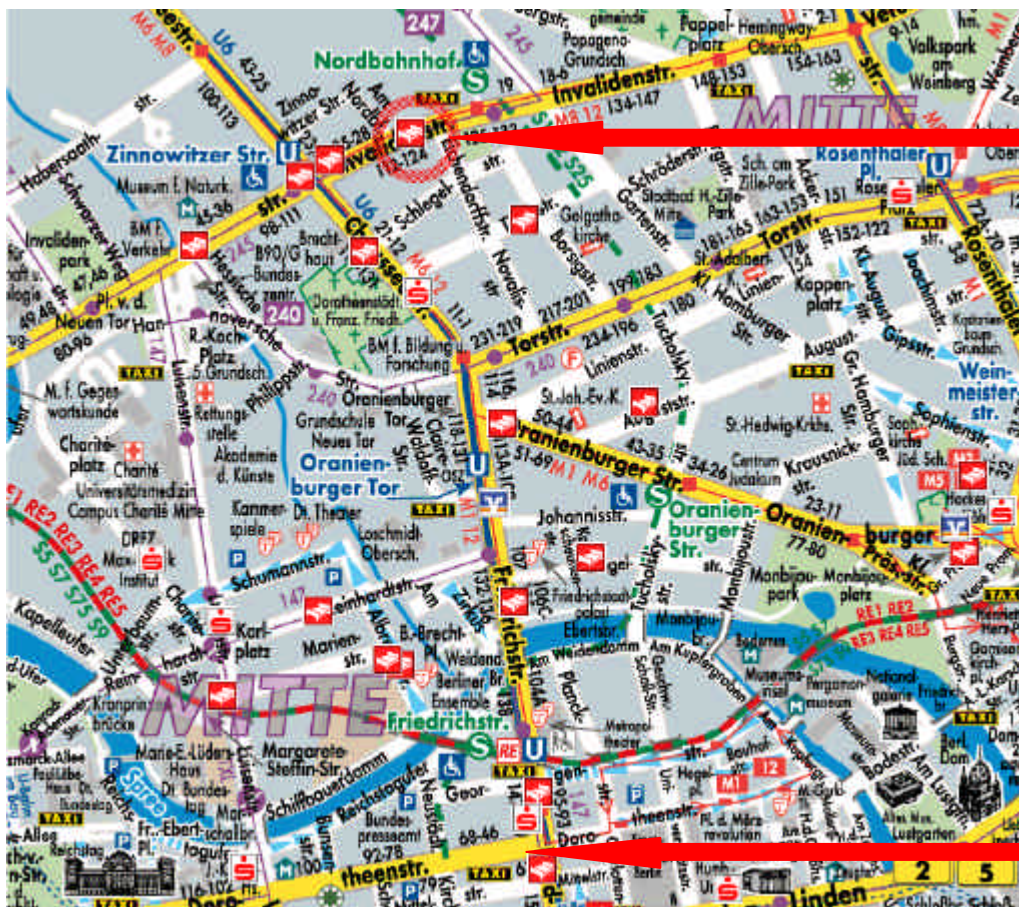

Garden Hotel Honigmond (Reduced rates until max. 2 May !!!)

Invalidenstrasse 122
10115 Berlin

Tel.: +49 (30) 28 44 55 0
Fax: +49 (30) 28 44 55 11

E-Mail: honigmond@t-online.de

www.honigmond-berlin.de

Single room 89,00 € - 102,00 € (breakfast included)

English reticence combines with southern extravagance in this expensively restored building. The larger rooms that look onto the street and the smaller quieter rooms with a view over the garden are individual and imaginative, furnished partly with pieces taken from the fund of a theatre. A spacious, luxuriantly planted garden courtyard has been developed from the topsoil of a nursery which was here in the 1960's, part of the famous Spaeth'sche horticultural firm. Our conference venue close and Friedrichstrasse station is one station away.

**Garden Hotel
Honigmond**
Invalidenstraße 122
10115 Berlin

**Conference
Location**