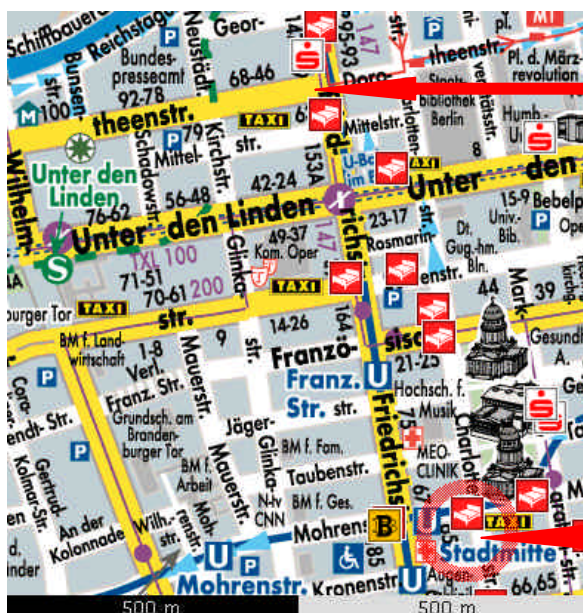

Single room 153,00 € (breakfast is not included)

In the heart of Berlin, where the famous boulevard Unter den Linden meets Friedrichstrasse, a world class hotel awaits you combining luxurious ambience with extraordinary service. The Westin Grand Berlin is situated close to numerous sights such as the Brandenburg Gate, the Reichstag, Potsdamer Platz and the Pergamon Museum. Whether it is to stroll through the exclusive shops of Friedrichstrasse and Kurfürstendamm, or to explore the legendary nightlife of the city, the Westin Grand Berlin is always the ideal location. Our conference venue is 3 minutes away (walking distance).

Single room 129,00 € (breakfast included)

The Park Inn Berlin Alexanderplatz is in the historic heart of the city, next to the legendary Alexanderplatz, just 10 minutes' walking distance from the AquaDom & SEALIFE, close to the business and parliamentary districts, Unter den Linden, the Museum quarter and the Brandenburg Gate. Only a short walk away are numerous sights such as the Nicolai district, "Hackesche Höfe", various theatres as well as the "trendy" bars and clubs of the Prenzlauer Berg district. Our conference venue is 20 minutes away (walking distance).

E-Mail: info@hotel-gendarm-berlin.de

<http://www.hotel-gendarm-berlin.de/eindex.html>

Single room 144,00 € (breakfast included)

The Hotel Gendarm is located at the Gendarmenmarkt, close to the station "Stadtmitte". The hotel is situated on Charlottenstrasse at the corner of Mohrenstrasse, facing the Hilton and next to the "Confiserie Fassbender und Rausch". The Charlottenstrasse runs parallel to the Friedrichstrasse. Checkpoint Charlie, the Komische Opera and the State Opera House are each just 5 minutes away. Our conference venue, as well as the Brandenburg Gate, the Pergamon museum, the museum of German history as well as the Berlin cathedral are approximately 10-15 minutes away (walking distance).